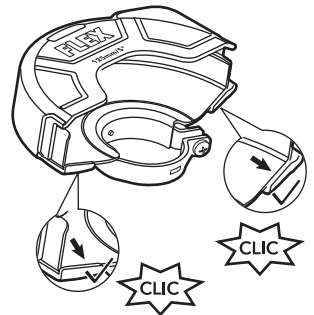

Clip-on cutting wheel guard 115/125/150

115/125/150mm

534107 (115)
534108 (125)
534109 (150)

Quick Clip Guard

436860 (125)
534104 (150)

Lever Guard

534101 (115)
534103 (125)

Screw Guard

534100 (115)
534102 (125)

Clip-on cutting wheel guard 230mm

For: L 21-6 230
L 2200 230
L 26-6 230

Flex-Elektrowerkzeuge GmbH
Bahnhofstr. 15 71711 Steinheim/Murr
Tel. +49(0) 7144 828-0
Fax +49(0) 7144 25899
info@flex-tools.com
www.flex-tools.com