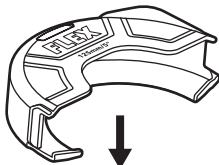

Clip-on cutting wheel guard 115/125/150

115/125/150mm

534107 (115)
534108 (125)
534109 (150)

Quick Clip Guard

436860 (125)
534104 (150)

Lever Guard

534101 (115)
534103 (125)

Screw Guard

534100 (115)
534102 (125)

Clip-on cutting wheel guard 230mm

For: L 21-6 230
L 2200 230
L 26-6 230

Flex-Elektrowerkzeuge GmbH
Bahnhofstr. 15 71711 Steinheim/Murr
Tel. +49(0) 7144 828-0
Fax +49(0) 7144 25899
info@flex-tools.com
www.flex-tools.com