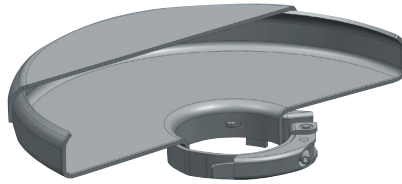

Clip-on cutting wheel guard 115/125/150

115/125/150mm

534107 (115)
534108 (125)
534109 (150)

Quick Clip Guard

436860 (125)
534104 (150)

Lever Guard

534101 (115)
534103 (125)

Screw Guard

534100 (115)
534102 (125)

Clip-on cutting wheel guard 230mm

For: L 21-6 230
L 2200 230
L 26-6 230

Flex-Elektrowerkzeuge GmbH
Bahnhofstr. 15 71711 Steinheim/Murr
Tel. +49(0) 7144 828-0
Fax +49(0) 7144 25899
info@flex-tools.com
www.flex-tools.com