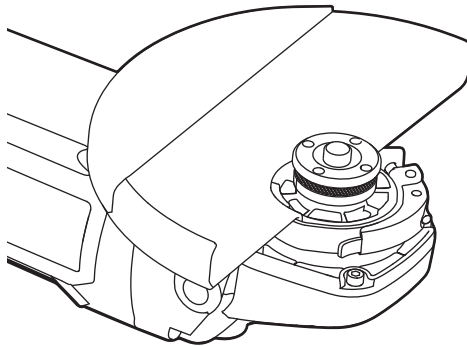

Clip-on cutting wheel guard 115/125/150

115/125/150mm

534107 (115)
534108 (125)
534109 (150)

Quick Clip Guard

436860 (125)
534104 (150)

Lever Guard

534101 (115)
534103 (125)

Screw Guard

534100 (115)
534102 (125)

Clip-on cutting wheel guard 230mm

For: L 21-6 230
L 2200 230
L 26-6 230

Flex-Elektrowerkzeuge GmbH
Bahnhofstr. 15 71711 Steinheim/Murr
Tel. +49(0) 7144 828-0
Fax +49(0) 7144 25899
info@flex-tools.com
www.flex-tools.com